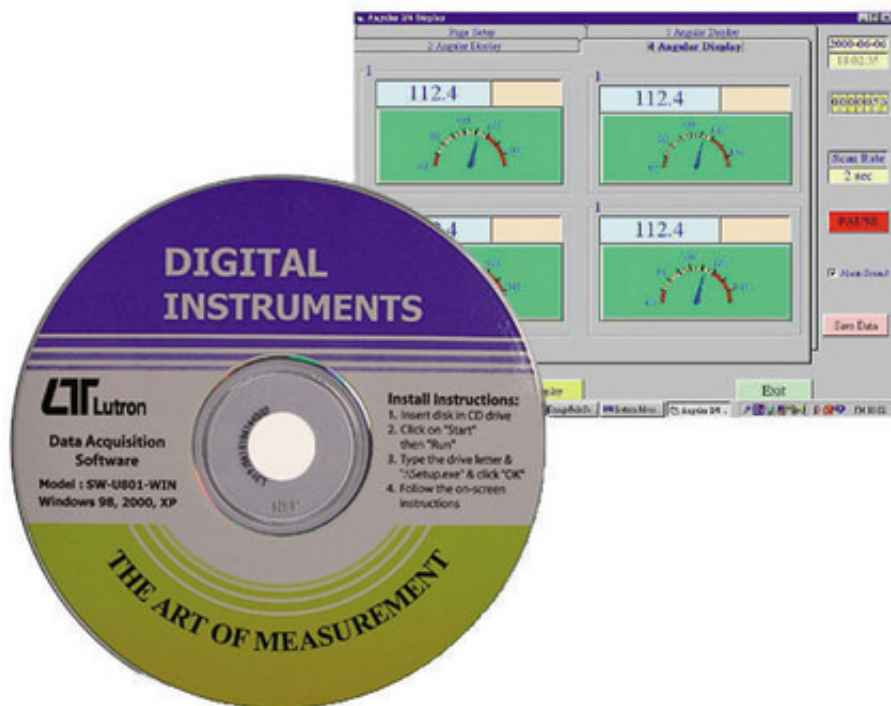

[Data Acquisition Software Sw-u801-win Download](#)

[Data Acquisition Software Sw-u801-win Download](#)

---

Part Number, SW-U801-WIN. Description, SOFTWARE FOR LUTRON INSTR ... Memo, DATA ACQUISITION FOR LUTRON RS232 INSTRUMENTS, WIN98, .... Data Acquisition Software. Model SW-U801-WIN. SOFTWARE GUIDE. For use with the REED SD-Series (SD-947, SD-1128, SD-2010, SD-230, SD-3007, .... The SW-U801-WIN is a multi-displays ( 1/2/4/6/8 displays ) powerful WINDOWS program available for. WIN 95 & WIN 98, which enables you to cooperate the.. REED Instruments SW-U801-WIN SD Series Software: Precision ... REED Instruments SD-947 SD Series Thermocouple Thermometer, Data Logger, 4 Channel, .... Sw-u801-win data logging software download. Click here to get file. Description . software model sw u801 win. Sw u801 win mui display data aquisition software .... DOWNLOAD ... Model: SW-808 (Software for 4 Lutron's meters - data logging system / data ... Model: SW-U801-WIN (Multi-display Data Acquisition Software). SW-U801-WIN DATA ACQUISITION SOFTWARE Software Guide For use with the ... SoundLAB Software INSTALLATION & INSTRUCTION MANUAL Download .... The following software will soon be downloaded from our website directly: ... Model: SW-U801- WIN (Multi-display Data Acquisition Software) Model: USB cable .... Description. DATA ACQUISITION SOFTWARE Model : SW-U801-WIN \* The multi-displays (1/2/4/6/8 displays) powerful Windows program available for WIN 98, .... Multi Display Data Aquisition Software For Win95/98/NT/ME/XP, SW-U801-WIN - Multi Display Data Aquisition Software For Win95/98/NT/ME/XP, Instrument .... DATA ACQUISITION SOFTWARE. Model : SW-U801-WIN. Your purchase of this DATA ACQUISITION SOFTWARE marks a step forward for you into the field of .... Data Acquisition Software Sw-u801-win Download 02b14723ea [Model: SW-808 (Software for 4 Lutron's meters - data logging system / data .. Type of Software, Data Acquisition Software. OS Compatibility, Microsoft Vista Microsoft Windows 7. Microsoft Windows 8. Microsoft Windows 8.1. Microsoft .... Sw u801 win mui display data aquisition software for win95/98/nt/me/xp. ... scale manufacturing inc oppl s wired data logging software, download us mega store.. REED SW-U801-WIN Data Acquisition Software. Get fast delivery when you order today on GlobalTestSupply.com. In stock, ships same or next day.. LUTRON SW-U801-WIN Data acquisition software ... data file can be retrieved for EXCELL, ACCESS. ... Additional Info Click to Download. LUTRON .... REED SW-U801-WIN Data Acquisition Software. Model: SW-U801-WIN. REED SW-U801-WIN Data Acquisition Software- .... DATA ACQUISITION SOFTWARE Model : SW-U811-WIN ... DATA LOGGER SOFTWARE, download data from meter to computer ... Model No. SW-U801-WIN. 17 .... Bright Medi- Weld Appliances - offering Lutron SW-U801-WIN, Data Entry Software, Data Logger Software, डाटा लॉगिंगि सॉफ्टवेयर, डेटा लॉगिंगि .... Lutron SW-U801-WIN Data Acquisition Software for most Lutron instruments. 3419e47f14